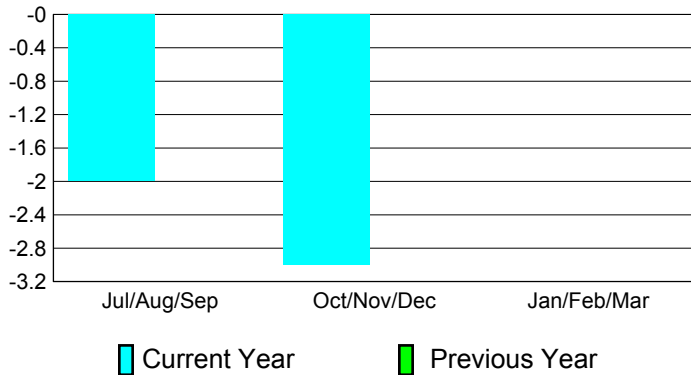

Club Results 2010-2011

Goal, New, Dropped, Gain/Loss

Comparison of Club Gain/Loss

Current Year Compared to the Previous Year

YTD Status Quo Clubs 2010-2011

Status Quo Clubs Compared to Status Quo Members

MEMBERSHIP