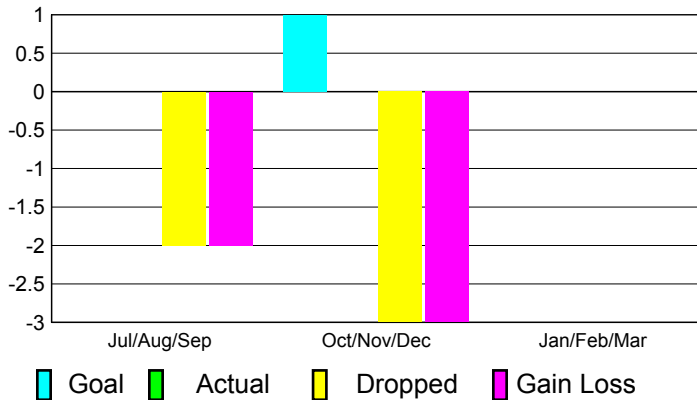

2010-2011 GMT Reports for District (or Undistricted) **District 117 A**

GMT: **Federico STEINHAUS**

Location: **GREECE**

GMT CA: **4**

CLUBS

**Club Results
2010-2011**

**Clubs
2009-2010**

Month	New Club Goal	Actual New Clubs	Actual Dropped Clubs	Gain/Loss of Clubs	Gain/Loss of Clubs
Jul/Aug/Sep	0	0	-2	-2	0
Oct/Nov/Dec	1	0	-3	-3	0
Jan/Feb/Mar	0	0	0	0	0
Totals	1	0	-5	-5	0

Club Results 2010-2011

Goal, New, Dropped, Gain/Loss

Comparison of Club Gain/Loss

Current Year Compared to the Previous Year

YTD Status Quo Clubs 2010-2011

Status Quo Clubs Compared to Status Quo Members

MEMBERSHIP