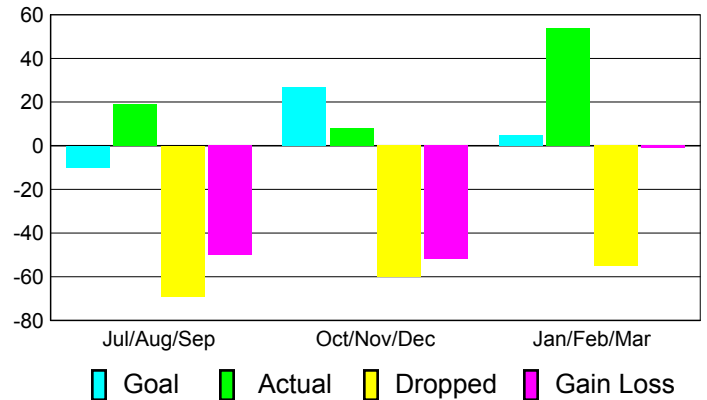

Membership Results 2010-2011

Goal, New, Dropped, Gain/Loss

Comparison of Membership Gain/Loss

Current Year Compared to the Previous Year