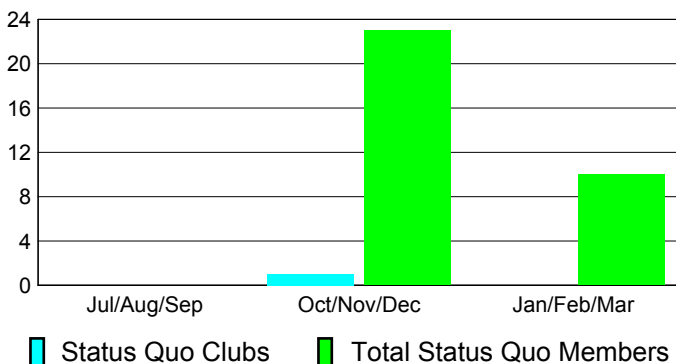

Club Results 2010-2011

Goal, New, Dropped, Gain/Loss

Comparison of Club Gain/Loss

Current Year Compared to the Previous Year

YTD Status Quo Clubs 2010-2011

Status Quo Clubs Compared to Status Quo Members

MEMBERSHIP

**Membership Results
2010-2011**

**Membership
2009-2010**

Month	Net Memb Goal	Actual New Memb	Actual Dropped Memb	Gain/Loss of Memb	Gain/Loss of Memb
Jul/Aug/Sep	-10	19	-69	-50	-33
Oct/Nov/Dec	27	8	-60	-52	-14
Jan/Feb/Mar	5	54	-55	-1	5
Totals	22	81	-184	-103	-42