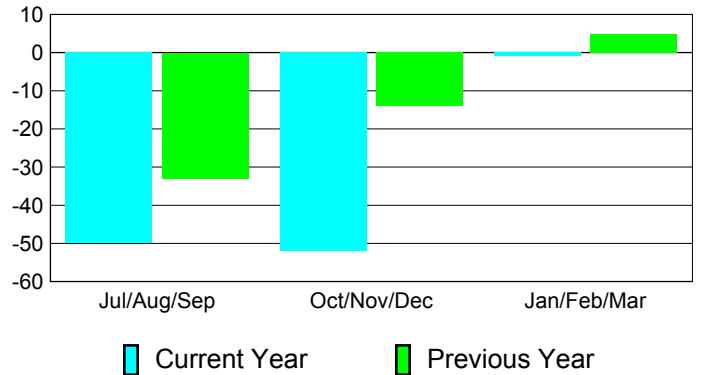

**Membership Results
2010-2011**

**Membership
2009-2010**

Month	Net Memb Goal	Actual New Memb	Actual Dropped Memb	Gain/Loss of Memb	Gain/Loss of Memb
Jul/Aug/Sep	-10	19	-69	-50	-33
Oct/Nov/Dec	27	8	-60	-52	-14
Jan/Feb/Mar	5	54	-55	-1	5
Totals	22	81	-184	-103	-42

Membership Results 2010-2011

Goal, New, Dropped, Gain/Loss

Comparison of Membership Gain/Loss

Current Year Compared to the Previous Year

Gender Comparison 2010-2011

Jul/Aug/Sep

Oct/Nov/Dec

Jan/Feb/Mar